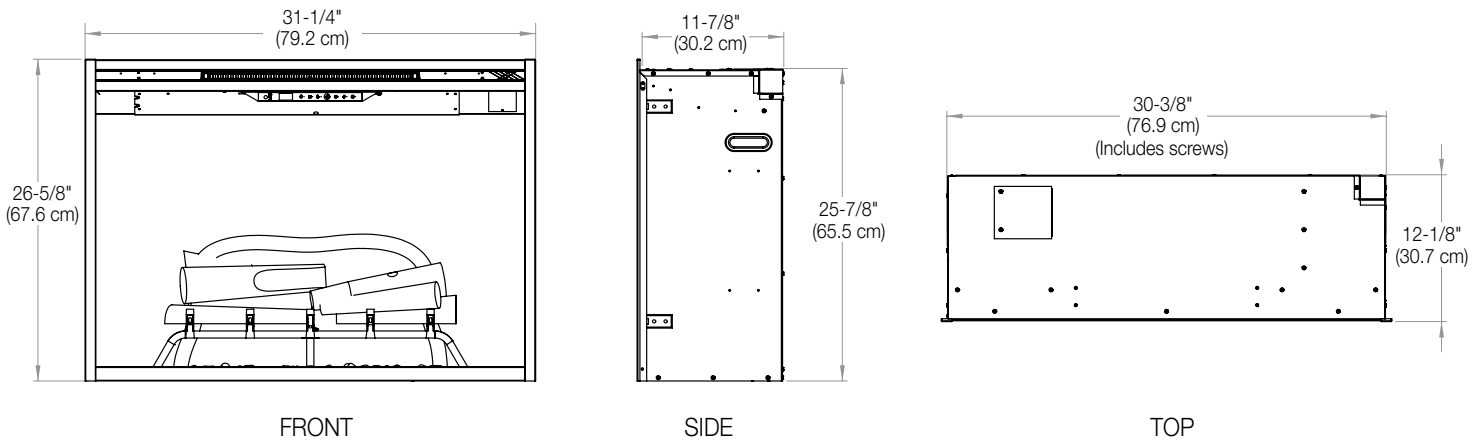

120 V | 1,440 W | 4,915 BTU
208 V | 1,975 W | 6,745 BTU
240 V | 2,575 W | 8,794 BTU

Mood-maker Remote
Customize the light color and intensity for a fireplace that reflects your personality.

Model #	Description	Lbs / Kg	UPC	Wyt*	Carton Dimensions (WxHxD)		Cube	
					Inches	cm	ft³	m³
RBF30	30" Built-in Electric Firebox		781052 104747	2 yrs.				

Framing Dimensions:

NOTE: The materials used for the finished surround must be cut to precise dimensions as the 1/2" (1.3 cm) self-trimming flange is only to create a finished appearance.

RBF30

A	B	C	D	E	F
12-1/2" (31.8 cm)	30-5/8" (77.8 cm)	26-1/4" (66.5 cm)	54-1/4" (137.8 cm)	38-1/2" (97.8 cm)	38-1/2" (97.8 cm)