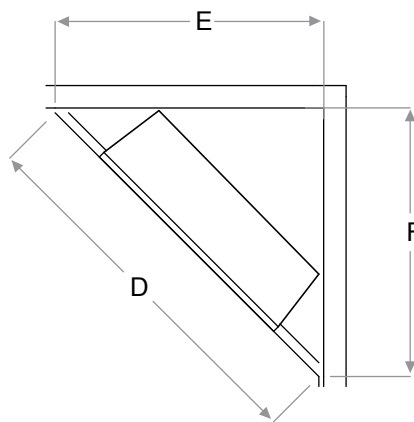

Framing Dimensions:

NOTE: The materials used for the finished surround must be cut to precise dimensions as the 1/2" (1.3 cm) self-trimming flange is only to create a finished appearance.

RBF30

A	B	C	D	E	F
12-1/2" (31.8 cm)	30-5/8" (77.8 cm)	26-1/4" (66.5 cm)	54-1/4" (137.8 cm)	38-1/2" (97.8 cm)	38-1/2" (97.8 cm)