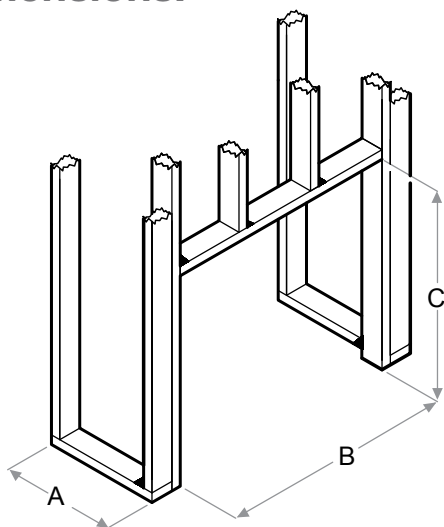

Specifications, finishes and dimensions are subject to change. *Limited warranty. ©2016 Dimplex North America Limited.

SE-030-R00-081816

Revillusion™ 30" Built-in Electric Firebox

RBF30

Product Dimensions:

Framing Dimensions:

NOTE: The materials used for the finished surround must be cut to precise dimensions as the 1/2" (1.3 cm) self-trimming flange is only to create a finished appearance.

RBF30

A	B	C	D	E	F
12-1/2" (31.8 cm)	30-5/8" (77.8 cm)	26-1/4" (66.5 cm)	54-1/4" (137.8 cm)	38-1/2" (97.8 cm)	38-1/2" (97.8 cm)